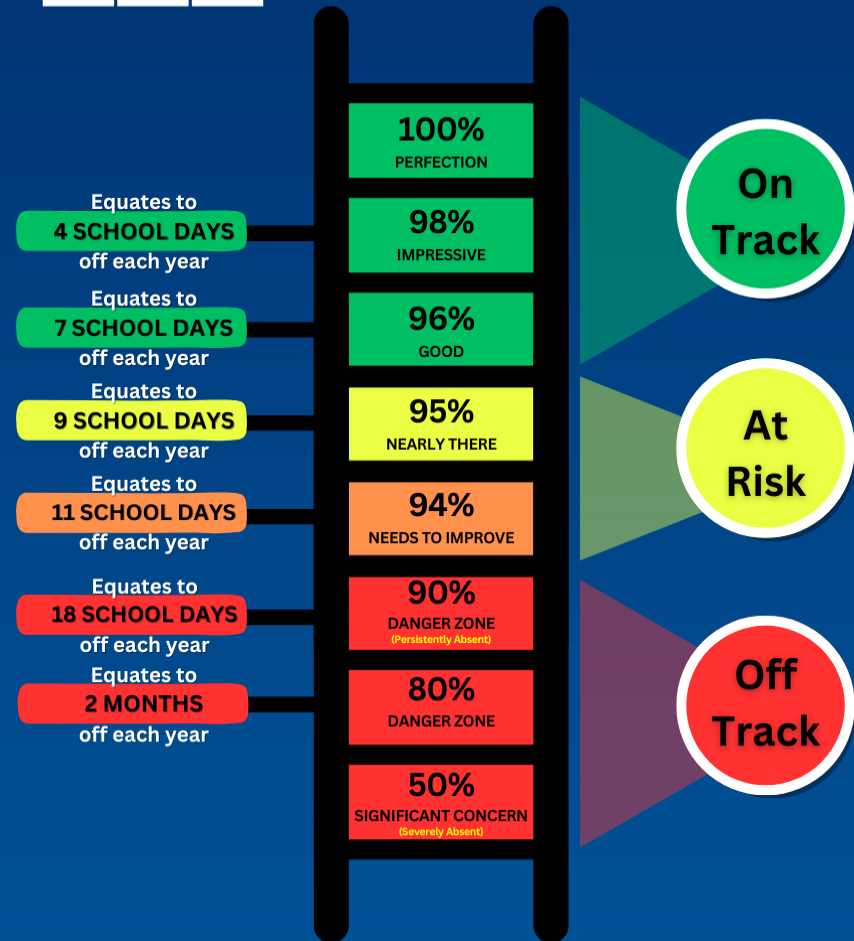

A+ttendance Matters

More time in school =

MORE TIME TO LEARN!

School attendance this week
90.1%

Overall school attendance
91.8%

No of students with 100% attendance this week
998

Number of students with late to school this week
455

Averages	
National attendance	91.8%
Yorkshire attendance	91.1%
Rotherham attendance	91.0%

For every day of absence from school, 5 HOURS OF LEARNING IS LOST!