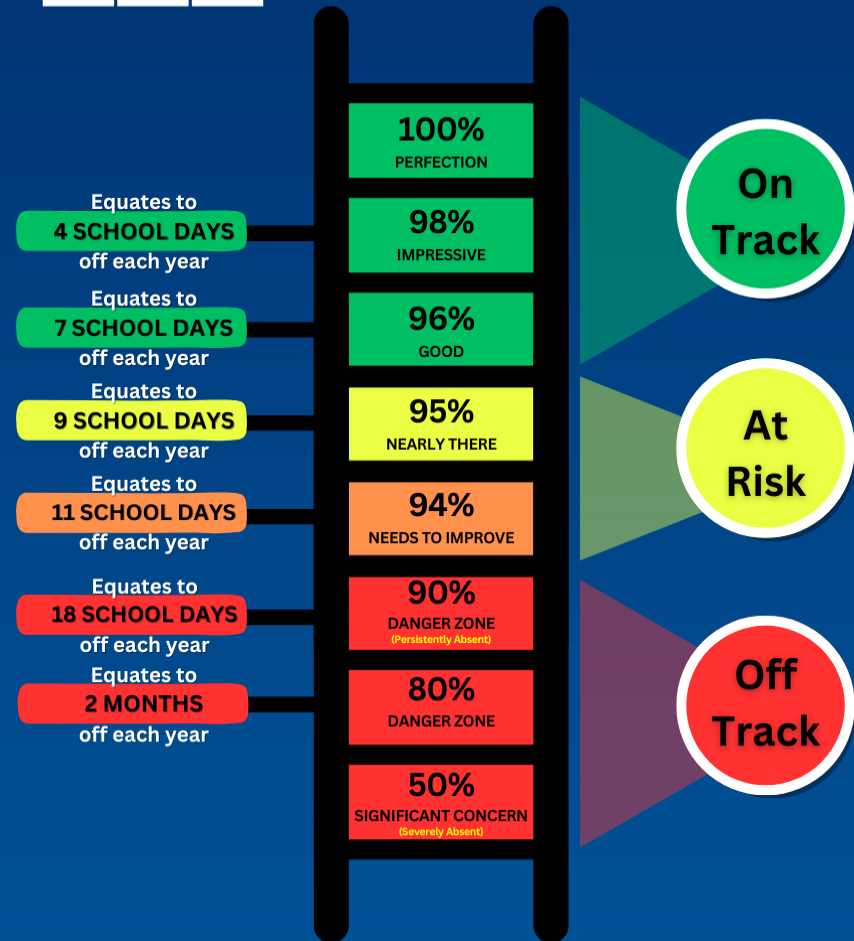

A+ttendance Matters

More time in school =

MORE TIME TO LEARN!

School attendance this week
92.4%

Overall school attendance
92.0%

No of students with 100% attendance this week
1031

Number of students with late to school this week
345

Averages	
National attendance	91.8%
Yorkshire attendance	91.1%
Rotherham attendance	91.0%

For every day of absence from school, 5 HOURS OF LEARNING IS LOST!