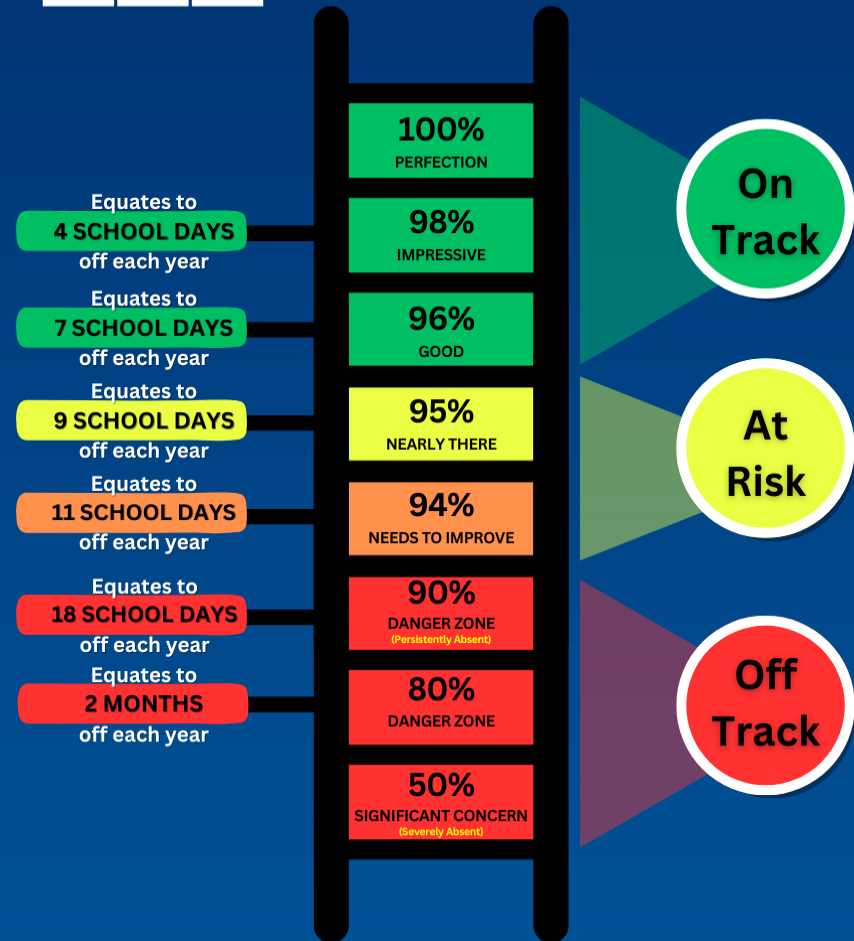

A+ttendance Matters

More time in school =

MORE TIME TO LEARN!

School attendance this week
92.2%

Overall school attendance
92.0%

No of students with 100% attendance this week
1044

Number of students with late to school this week
311

Averages	
National attendance	91.9%
Yorkshire attendance	91.2%
Rotherham attendance	91.1%

For every day of absence from school, 5 HOURS OF LEARNING IS LOST!