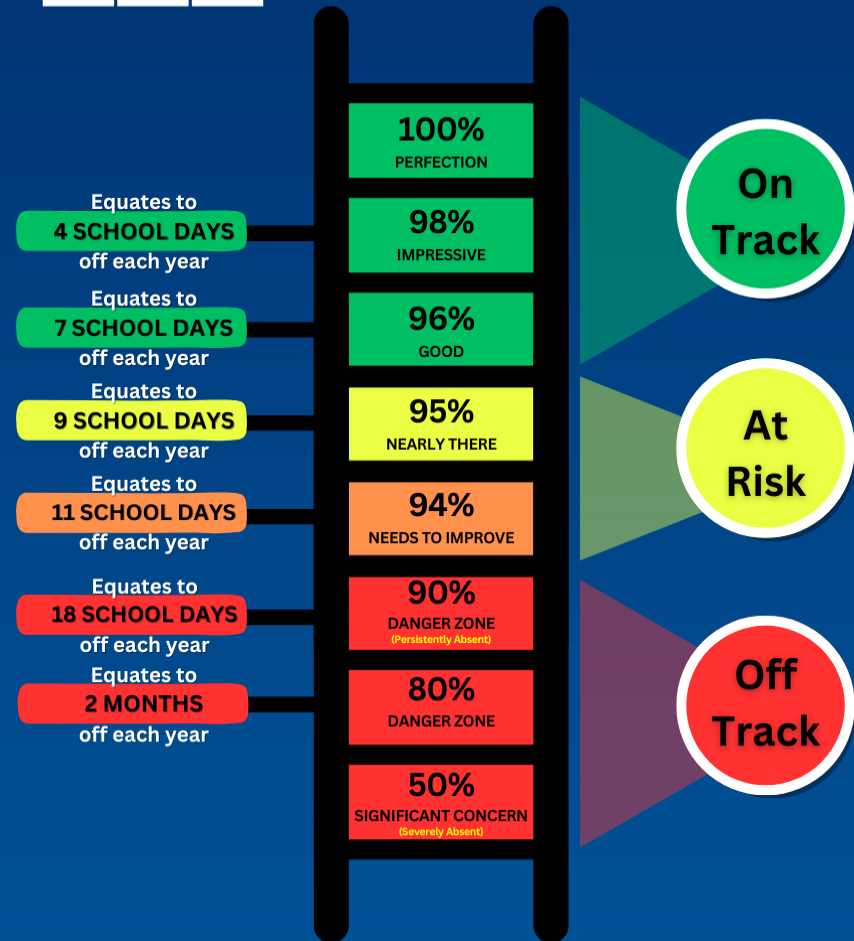

A+ttendance Matters

More time in school =

MORE TIME TO LEARN!

School attendance this week
90.6%

Overall school attendance
92.2%

No of students with 100% attendance this week
1011

Number of students with late to school this week
280

Averages	
National attendance	91.9%
Yorkshire attendance	91.2%
Rotherham attendance	91.1%

For every day of absence from school, 5 HOURS OF LEARNING IS LOST!