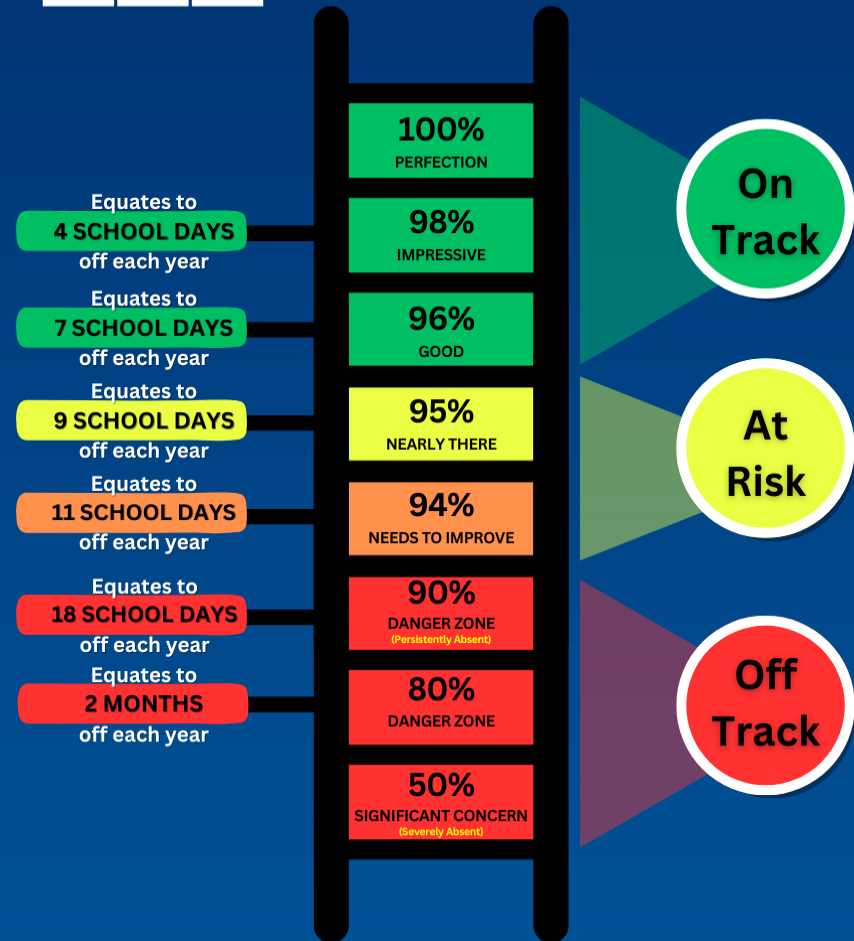

A+ttendance Matters

More time in school =

MORE TIME TO LEARN!

School attendance this week
92.0%

Overall school attendance
92.2%

No of students with 100% attendance this week
1195

Number of students with late to school this week
317

Averages	
National attendance	91.9%
Yorkshire attendance	91.2%
Rotherham attendance	91.1%

For every day of absence from school, 5 HOURS OF LEARNING IS LOST!