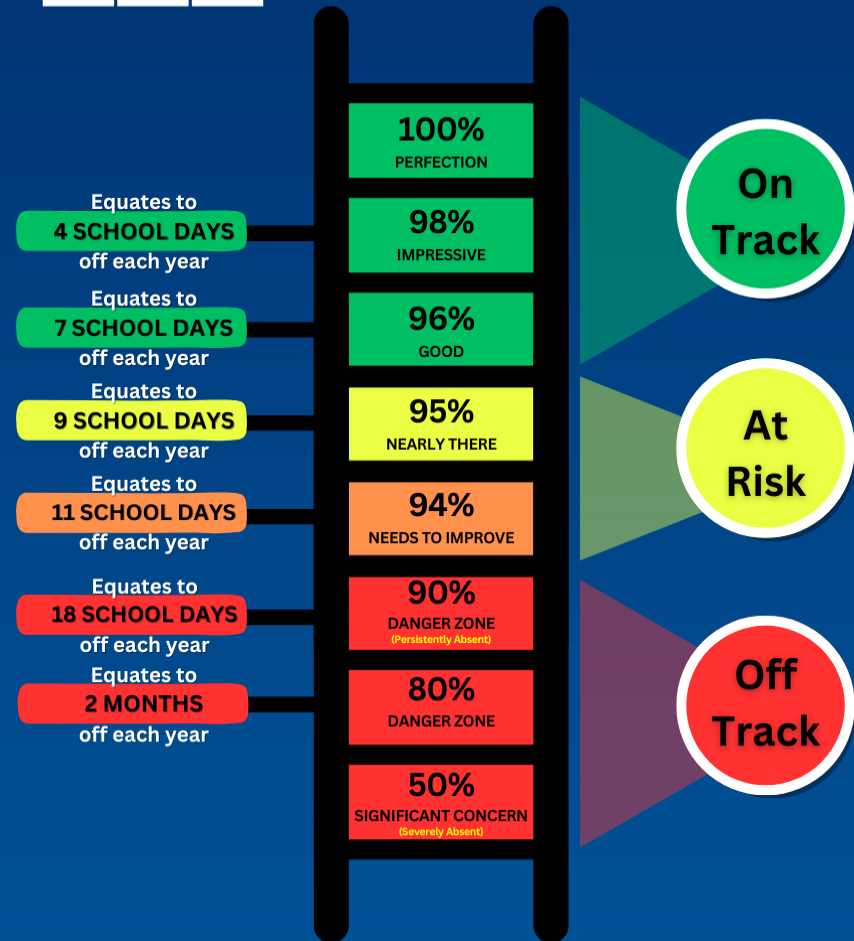

A+ttendance Matters

More time in school =

MORE TIME TO LEARN!

School attendance this week
91.9%

Overall school attendance
92.2%

No of students with 100% attendance this week
1013

Number of students with late to school this week
360

Averages	
National attendance	91.9%
Yorkshire attendance	91.2%
Rotherham attendance	91.1%

For every day of absence from school, 5 HOURS OF LEARNING IS LOST!