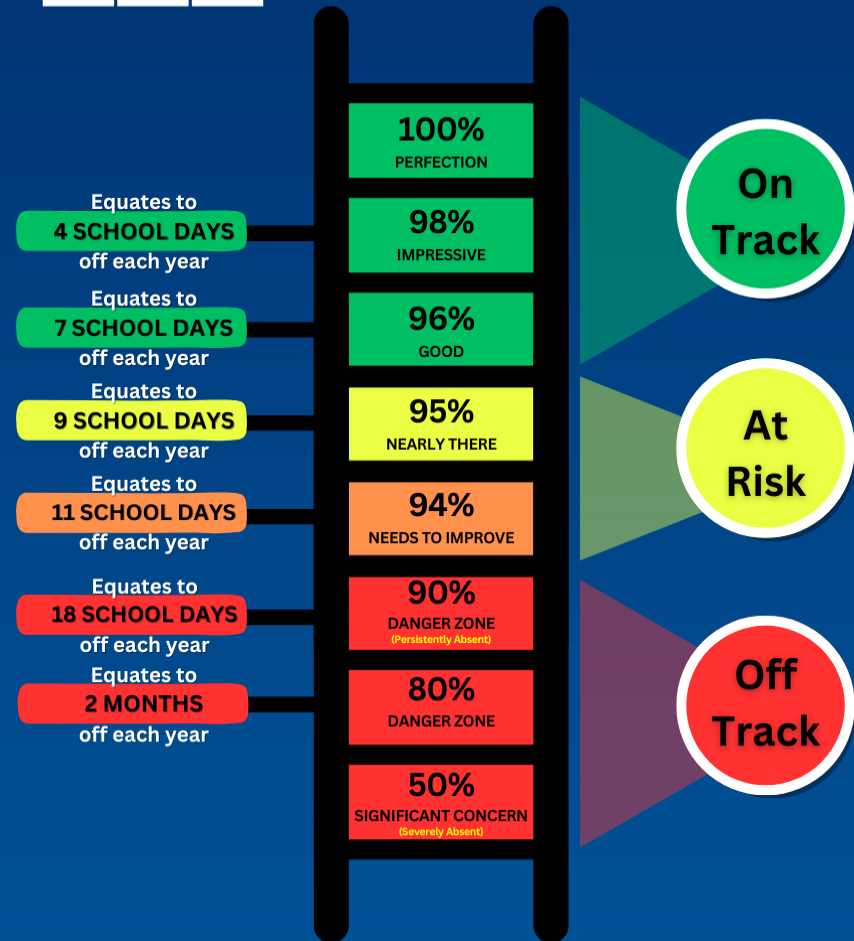

A+ttendance Matters

More time in school =

MORE TIME TO LEARN!

School attendance this week
91.6%

Overall school attendance
92.3%

No of students with 100% attendance this week
1056

% of students with late to school this week
3.1%

Averages	
National attendance	91.9%
Yorkshire attendance	91.3%
Rotherham attendance	91.2%

For every day of absence from school, 5 HOURS OF LEARNING IS LOST!